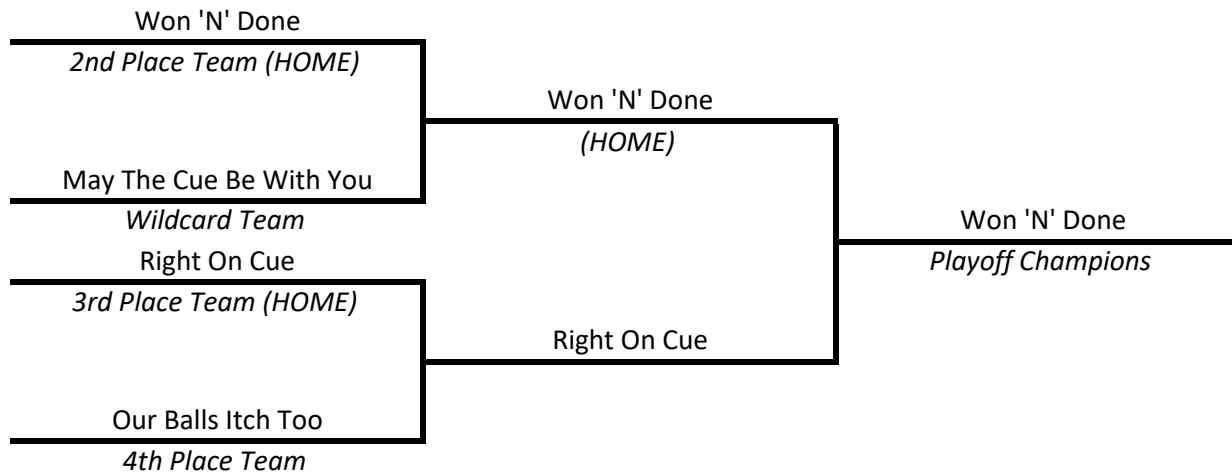

★ PLAYOFFS ★

SILVER TIER

Divisions Of 9 To 13 Teams

**Division Champions (First Place At The End Of The Session) AND
Playoff Champions Advance To The \$75,000 World Qualifier Tournament**

Division Champions: Nigelians Monsters